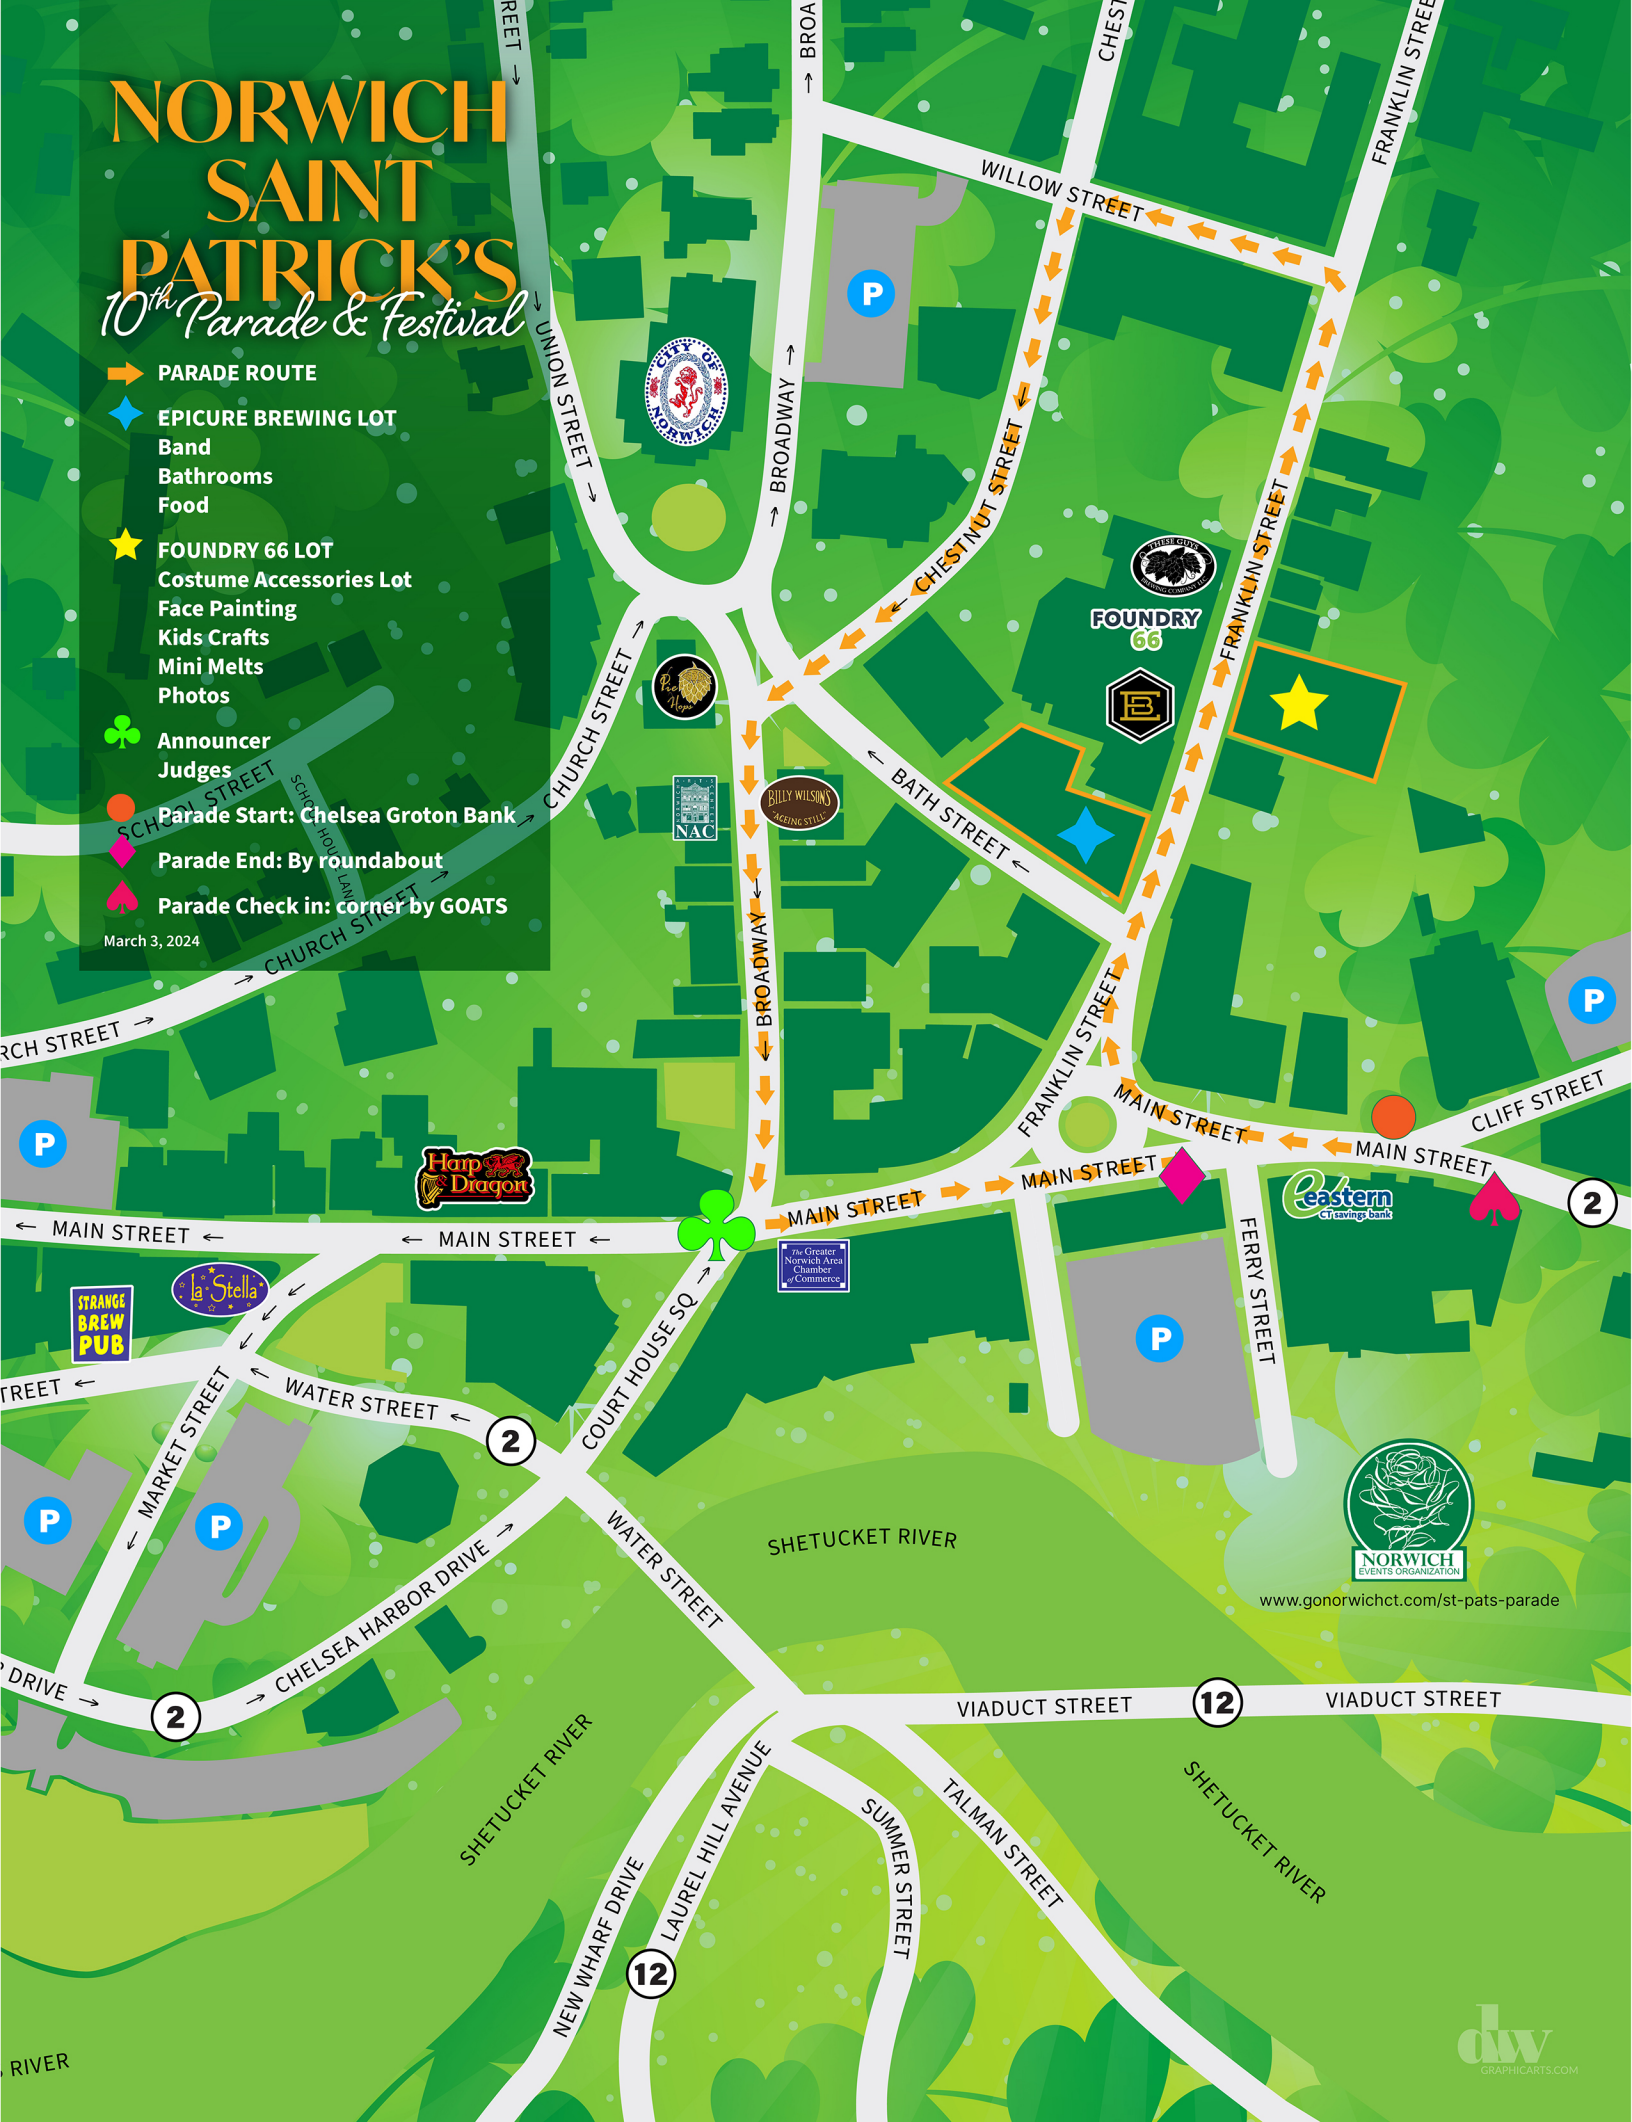

NORWICH SAINT PATRICK'S 10th Parade & Festival

➔ PARADE ROUTE

◆ EPICURE BREWING LOT
Band
Bathrooms
Food

★ FOUNDRY 66 LOT
Costume Accessories Lot
Face Painting
Kids Crafts
Mini Melts
Photos

♣ Announcer
Judges

● Parade Start: Chelsea Groton Bank

◆ Parade End: By roundabout

♠ Parade Check in: corner by GOATS

March 3, 2024

www.gonorwichct.com/st-pats-parade